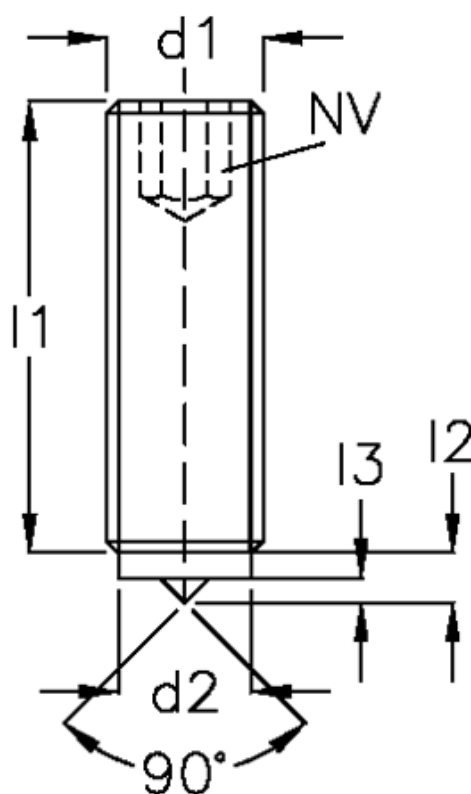

Article number: 20032643

Description: E+G Grub screw
GN 913.2-M8-32-B

Measures

$d1 = M8$

$d2 = 6$

$l1 = 32$

$l2 = 2.5$

$l3 = 1.0$

$NV = 4.0$